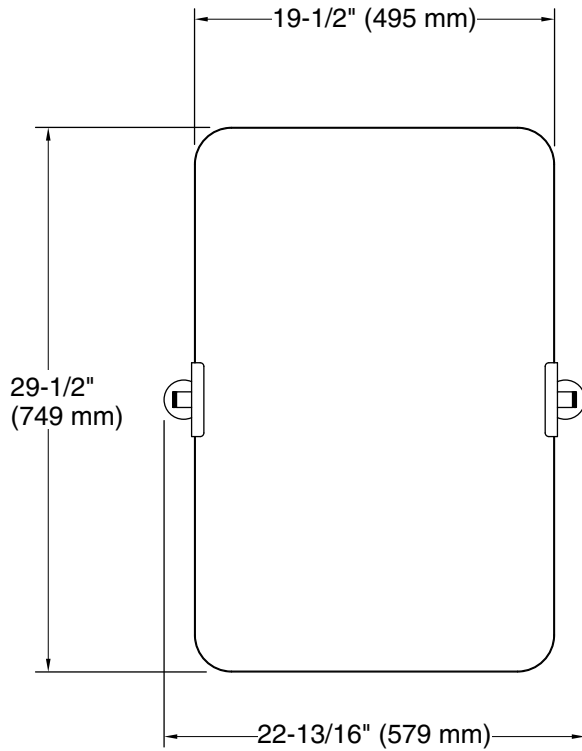

9-19-2025 12:24 - US/CA

THE BOLD LOOK
OF **KOHLER**®

Castia™ by Studio McGee
20" x 30" rectangular mirror
K-34969

Technical Information

All product dimensions are nominal.

Lighting included: No

Notes

Install this product according to the installation instructions.