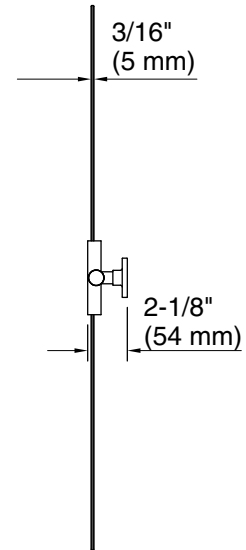

Castia™ by Studio McGee

20" x 30" rectangular mirror
K-34969

Features

- Designed in collaboration with Studio McGee
- Clean and timeless design allows for use in any interior space
- Finishes coordinate with KOHLER® faucet and lighting products

9-19-2025 12:24 - US/CA

THE BOLD LOOK
OF **KOHLER**®

Castia™ by Studio McGee
20" x 30" rectangular mirror
K-34969

Technical Information

All product dimensions are nominal.

Lighting included: No

Notes

Install this product according to the installation instructions.